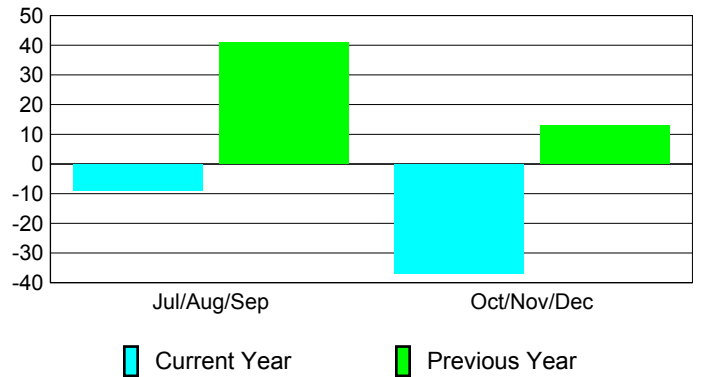

Comparison of Membership Gain/Loss

Current Year Compared to the Previous Year