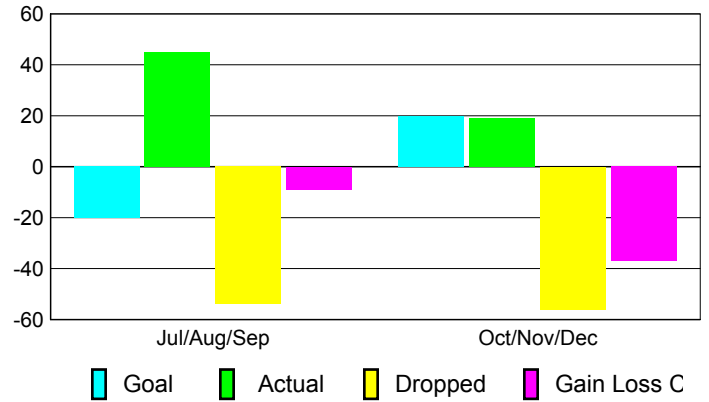

Membership Results 2010-2011

Goal, New, Dropped, Gain/Loss